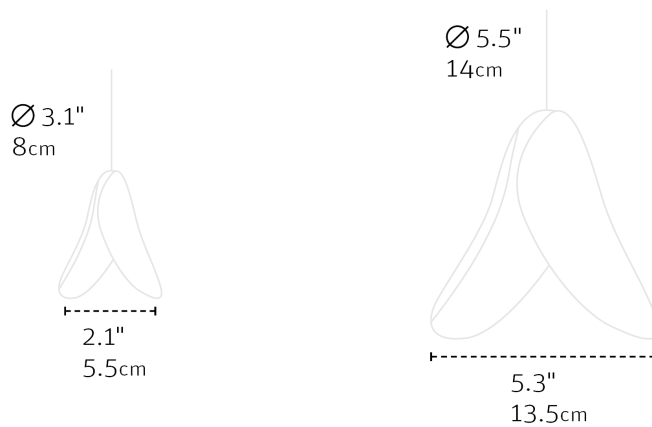

BIVALVIA SPECIFICATIONS

DESCRIPTION

- Hand-crafted stained glass pieces of varying lengths make up the Bivalvia pendant chandelier.
- Customized dimension, shape, and finish of the ceiling plate
- Lamps can be combined in multiple configurations in which each element is positioned at different heights.
- Each light fixture is customized and made to order

GENERAL INFORMATION

SKU:	SML-1504
Collection:	BIVALVIA
Class:	Ceiling, Chandelier
Materials:	Glass, metal

UL, CSA ID

E300046-0002-C00

COMPONENTS

Pendant sizes:	Small: D=3.1" I 8cm Open: 2.1" I 5.5cm Large: D= 5.5" I 14cm Open: 5.3" I 13.5cm
Weight:	Small: 0.7 lb I 0.3kg. (Single pendant, including all parts) Large: 1 lb I 0.45kg
Ceiling plate shape	Square I Round I Rectangle I triangle I ring I oval
Ceiling plate material	Tin Metal, 0.04" thick I 0.1cm
Ceiling plate size:	Width + Length: Made to order I Depth: 1.575In I 4cm
Ceiling plate finish :	17 options to choose from: Finish options
Cords	Tinned copper
Cords length	Up to 35ft long I 10m. Pre-set in cascading different lengths Adjustable
Compatible with:	Slope I peaked I skylight I beam

LAMPING SPEC

When using two different sizes, all pendants will come with Led G4 bulbing.

Light source	Silicone LED bulb G4	Led G9
Image		

Wattage (single bulb)	2W	5W
Input voltage	AC 110-240V	AC 110-240V
Lumens (single bulb)	170 lumens	450 lumens
Color temperature:	3000k warm white	3000k warm white
CRI	80	>80
Dimming	Yes	Yes
Beam Angle	360°	360°
Bulb included	Yes	Yes
Driver requires:	Yes, Included	No
Lifespan(Hrs)	>15,000	30,000
Maintenance	Low, Easy to replace, Available in stores	Low, Easy to replace, Available in stores