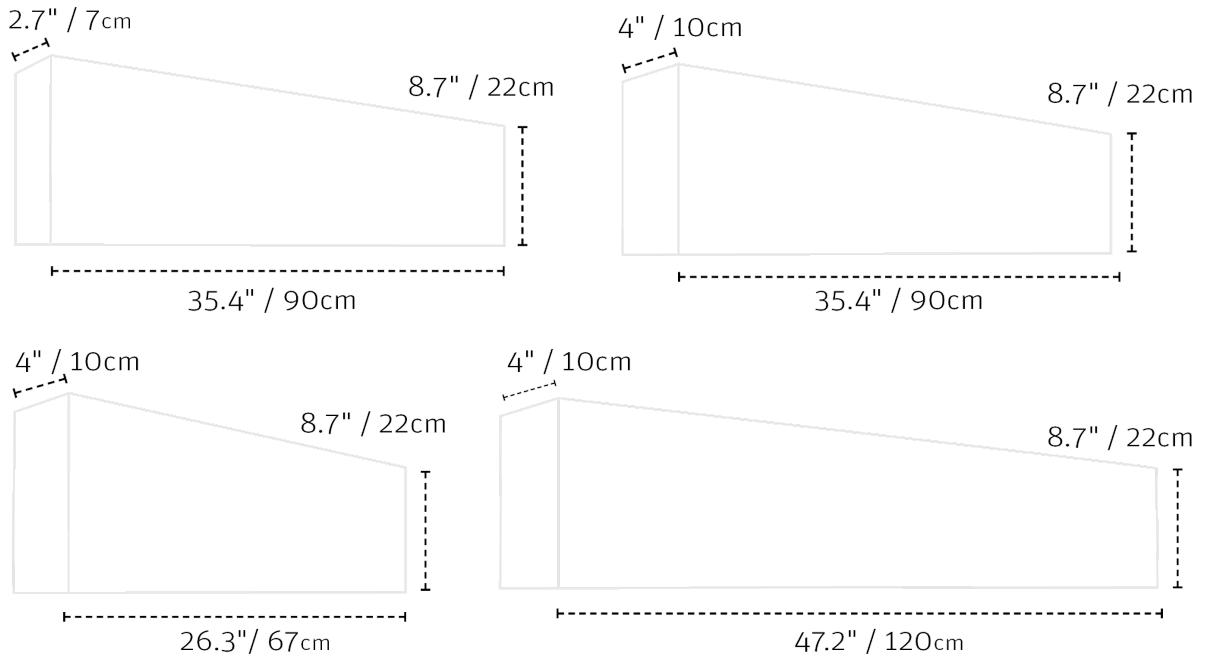

GALAXY SPECIFICATIONS

GENERAL INFORMATION

SKU:	SML-1529, 1511, 1913, 1539
Collection:	Galaxy
Class:	Suspended Pendant Light
Materials:	Glass, metal
UL, CSA ID	E300046-0002-C00

MEASUREMENTS & WEIGHT

	26x3.9"	35x3.9"	35x2.7	47x3.9"	47x2.7"
SML	1529	1511	1913	1539	15392
Pendant size	26.37*3.93*8.66" 67x10x20cm	35*3.93*8.66" 90x10x20cm	35*2.7*8.66" 90x7x20cm	47*3.93*8.66" 90x10x20cm	47*2.7*8.66" 90x7x20cm
Overall Weight	14lb I 6.5kg	16lb I 7.5kg	17lb I 8kg	21lb I 9.5kg	19lb I 8.5kg
Ceiling plate size	26x3.9" or 4.7"	35x3.9" or 4.7"	35x3.9" or 4.7"	47x3.9" or 4.7"	26x3.9" or 4.7"
Cords	Tinned copper covered transparent Teflon				
Cords length	Up to 35ft long I 10m. Pre-set in cascading different lengths Adjustable				
Compatible with	Slope I peaked I skylight I beam				

LAMPING SPEC

	26x3.9"	35x3.9"	35x2.7	47x3.9"	47x2.7"
Light source	Led E26/E27	Led E26/E27	Strip led	Led E26/E27	Strip led
Amount	3	4	3.5m	5	3.5m
Wattage single bulb	12W	12W	20W	12W	20W
Working Voltage	AC 120-240V	AC 120-240V	DC24V	AC 120-240V	DC24V
Total Lumens	3x1350=4050	4x1350=5,400	7700	5x1350=6,750	7700
CRI	80				
Color temperature:	3000k warm white				
Beam Angle			120°		120°
Driver requires:	NO	NO	YES. Included	NO	YES. Included